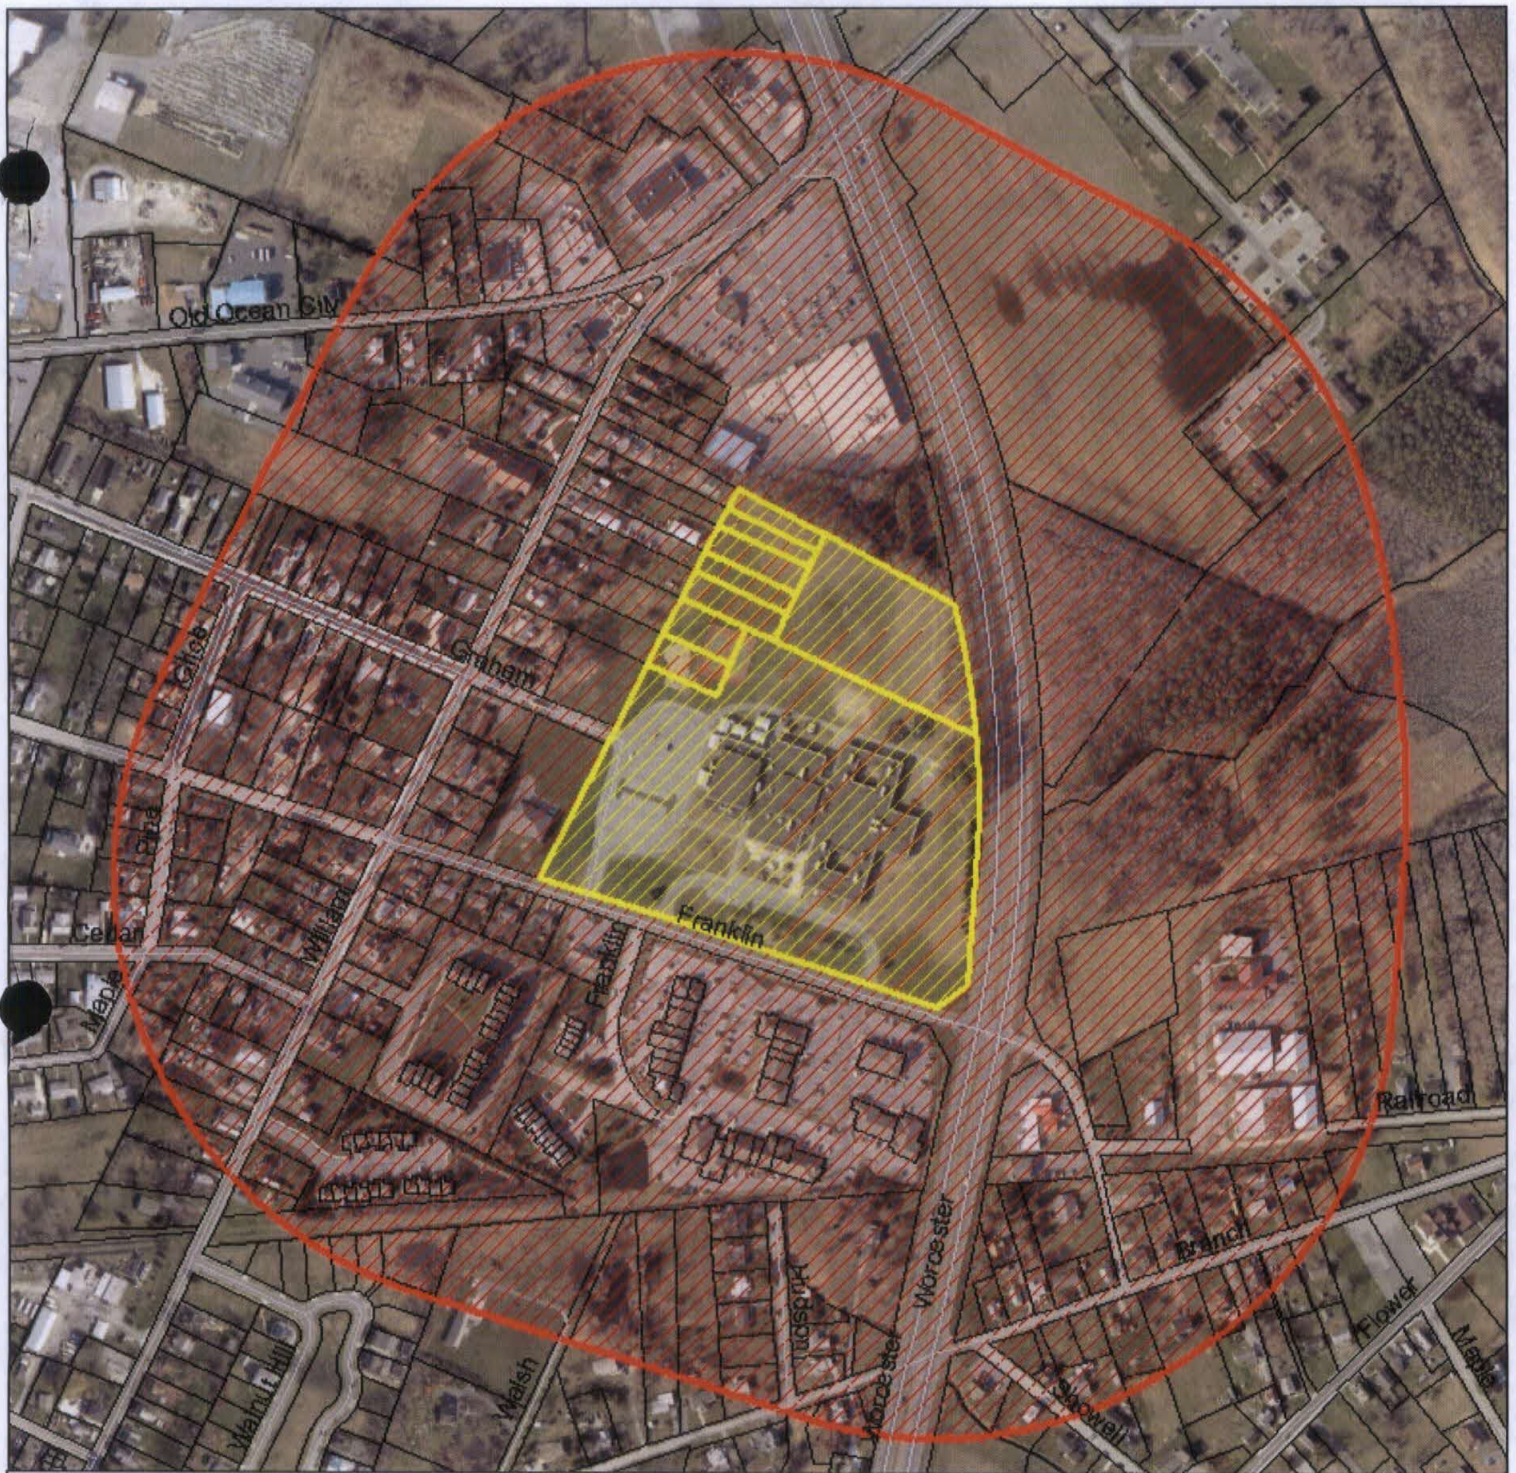

WORCESTER COUNTY, MARYLAND  
 MARYLAND DRUG FREE SCHOOL ZONE MAP  
 Stephen Decatur Middle School and  
 Stephen Decatur High School

 School Perimeter Property Line

 1000 Foot Drug Free School Zone

DEPARTMENT OF DEVELOPMENT REVIEW AND PERMITTING  
 Technical Services Division

WORCESTER COUNTY, MARYLAND  
 MARYLAND DRUG FREE SCHOOL ZONE MAP  
 Berlin Intermediate School

- School Perimeter Property Line
- 1000 Foot Drug Free School Zone

DEPARTMENT OF DEVELOPMENT REVIEW AND PERMITTING  
 Technical Services Division

Prepared: January 2012

**WORCESTER COUNTY, MARYLAND**  
**MARYLAND DRUG FREE SCHOOL ZONE MAP**  
**Worchester Preparatory School and**  
**Buckingham Elementary School**

-  School Perimeter Property Line
-  1000 Foot Drug Free School Zone

-  School Perimeter Property Line
-  1000 Foot Drug Free School Zone

**DEPARTMENT OF DEVELOPMENT REVIEW AND PERMITTING**  
**Technical Services Division**

Prepared: January 2012