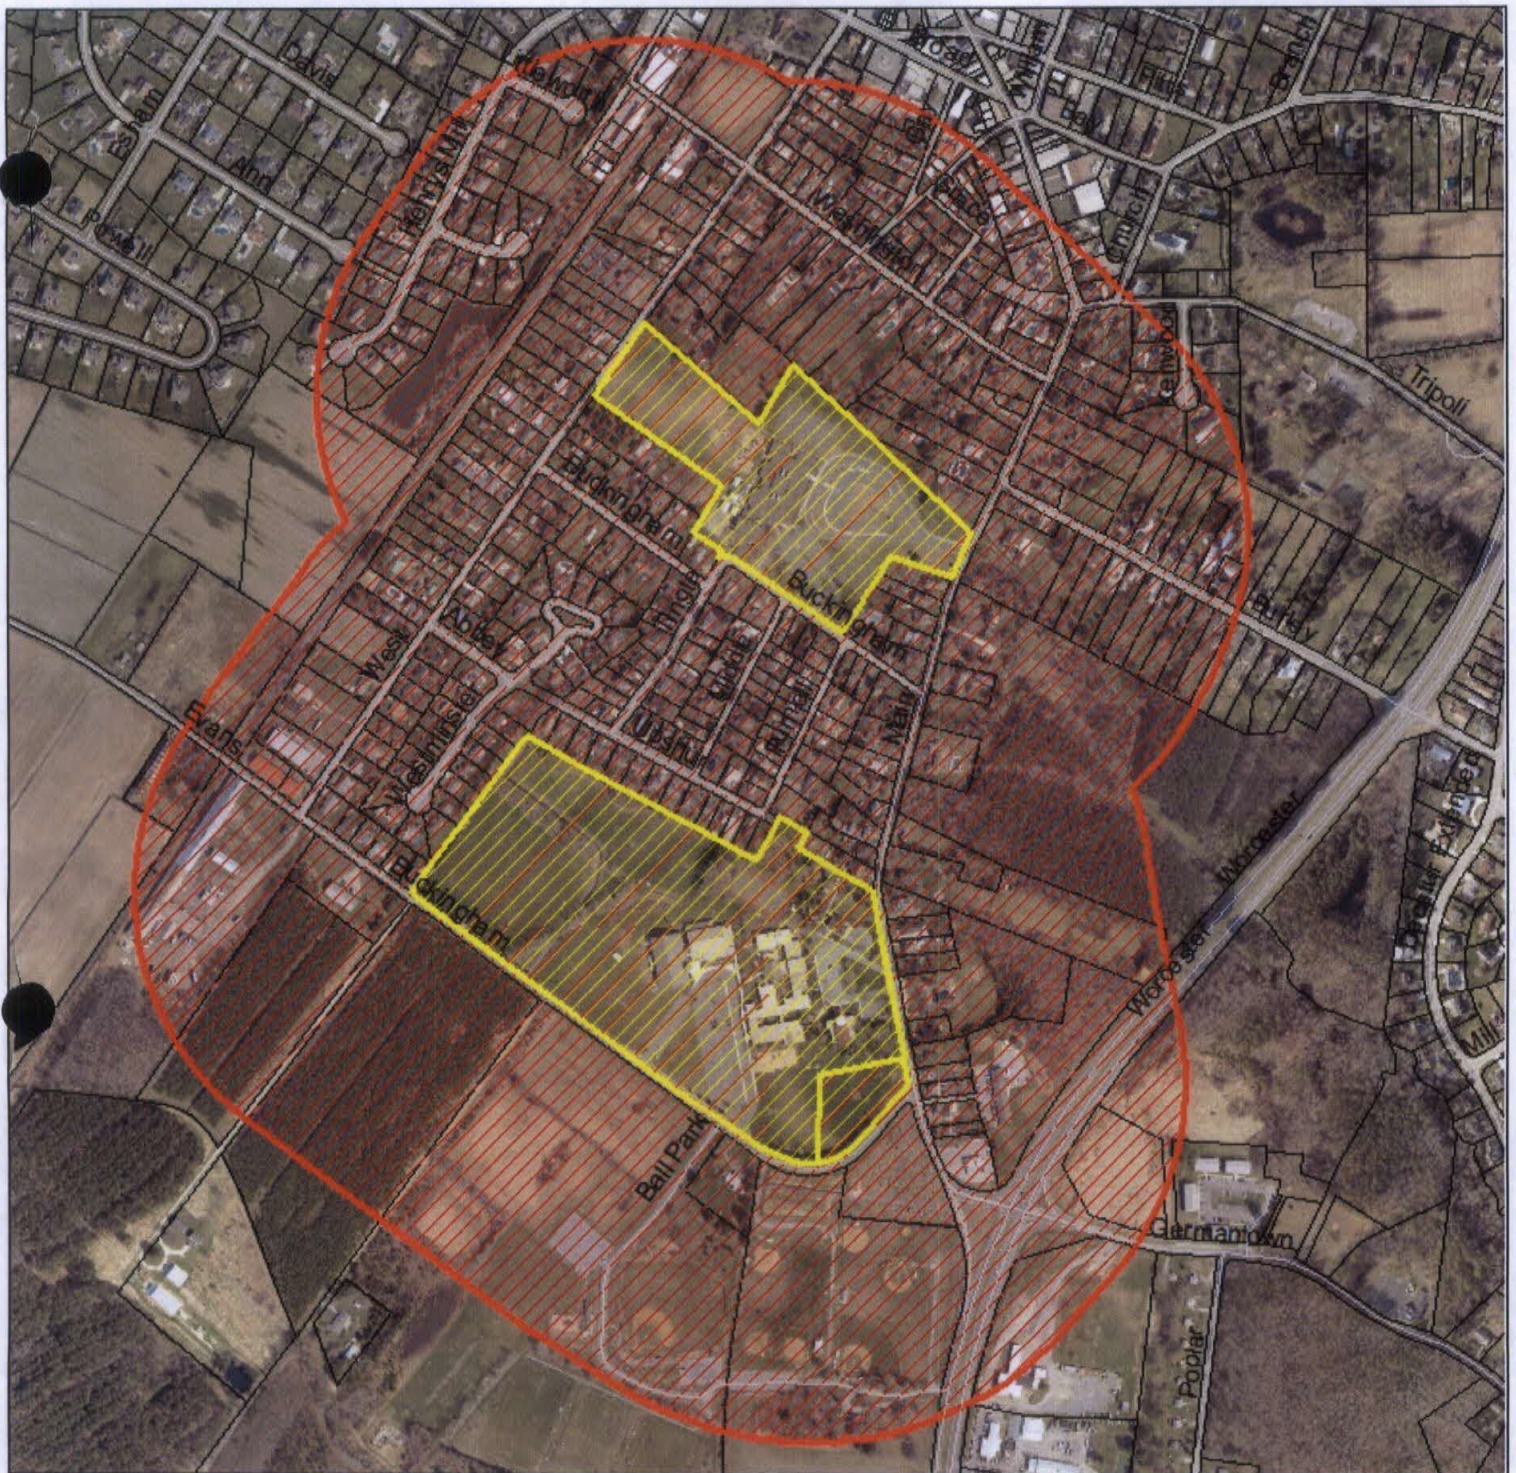

WORCESTER COUNTY, MARYLAND  
 MARYLAND DRUG FREE SCHOOL ZONE MAP  
 Stephen Decatur Middle School and  
 Stephen Decatur High School

 School Perimeter Property Line

 1000 Foot Drug Free School Zone

DEPARTMENT OF DEVELOPMENT REVIEW AND PERMITTING  
 Technical Services Division

WORCESTER COUNTY, MARYLAND  
 MARYLAND DRUG FREE SCHOOL ZONE MAP  
 Berlin Intermediate School

- School Perimeter Property Line
- 1000 Foot Drug Free School Zone

DEPARTMENT OF DEVELOPMENT REVIEW AND PERMITTING  
 Technical Services Division

Prepared: January 2012

**WORCESTER COUNTY, MARYLAND**  
**MARYLAND DRUG FREE SCHOOL ZONE MAP**  
**Worchester Preparatory School and**  
**Buckingham Elementary School**

-  School Perimeter Property Line
-  1000 Foot Drug Free School Zone

-  School Perimeter Property Line
-  1000 Foot Drug Free School Zone

**DEPARTMENT OF DEVELOPMENT REVIEW AND PERMITTING**  
**Technical Services Division**

Prepared: January 2012