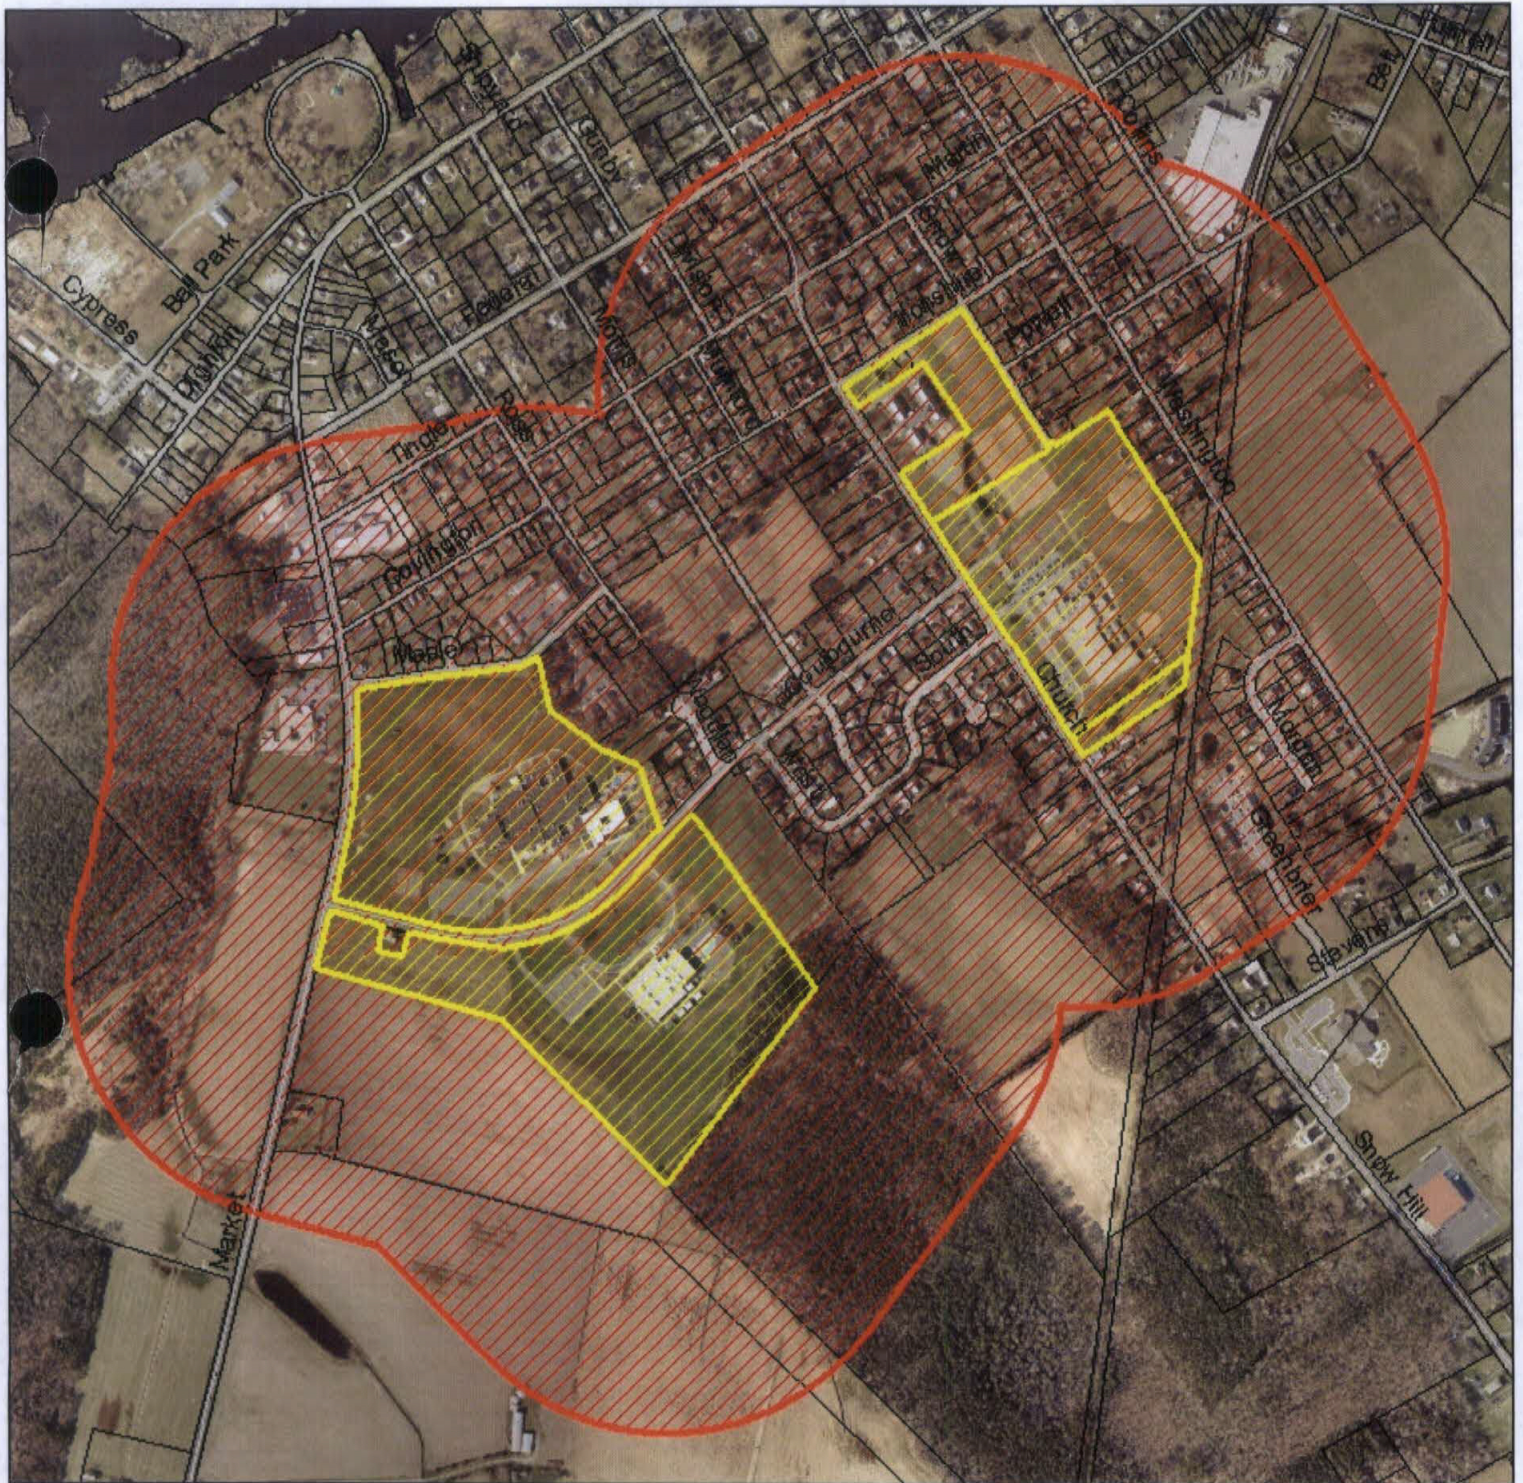

WORCESTER COUNTY, MARYLAND  
MARYLAND DRUG FREE SCHOOL ZONE MAP  
Snow Hill Mennonite School

-  School Perimeter Property Line
-  1000 Foot Drug Free School Zone

DEPARTMENT OF DEVELOPMENT REVIEW AND PERMITTING  
Technical Services Division

Prepared: January 2012

WORCESTER COUNTY, MARYLAND  
 MARYLAND DRUG FREE SCHOOL ZONE MAP  
 Snow Hill Christian Nursery School

-  School Perimeter Property Line
-  1000 Foot Drug Free School Zone

DEPARTMENT OF DEVELOPMENT REVIEW AND PERMITTING  
 Technical Services Division

Prepared: January 2012

**WORCESTER COUNTY, MARYLAND**  
**MARYLAND DRUG FREE SCHOOL ZONE MAP**  
 Snow Hill Elementary, Snow Hill Middle School  
 Snow Hill High School and Cedar Chapel School

-  School Perimeter Property Line
-  1000 Foot Drug Free School Zone

-  School Perimeter Property Line
-  1000 Foot Drug Free School Zone

DEPARTMENT OF DEVELOPMENT REVIEW AND PERMITTING  
 Technical Services Division

Prepared: January 2012