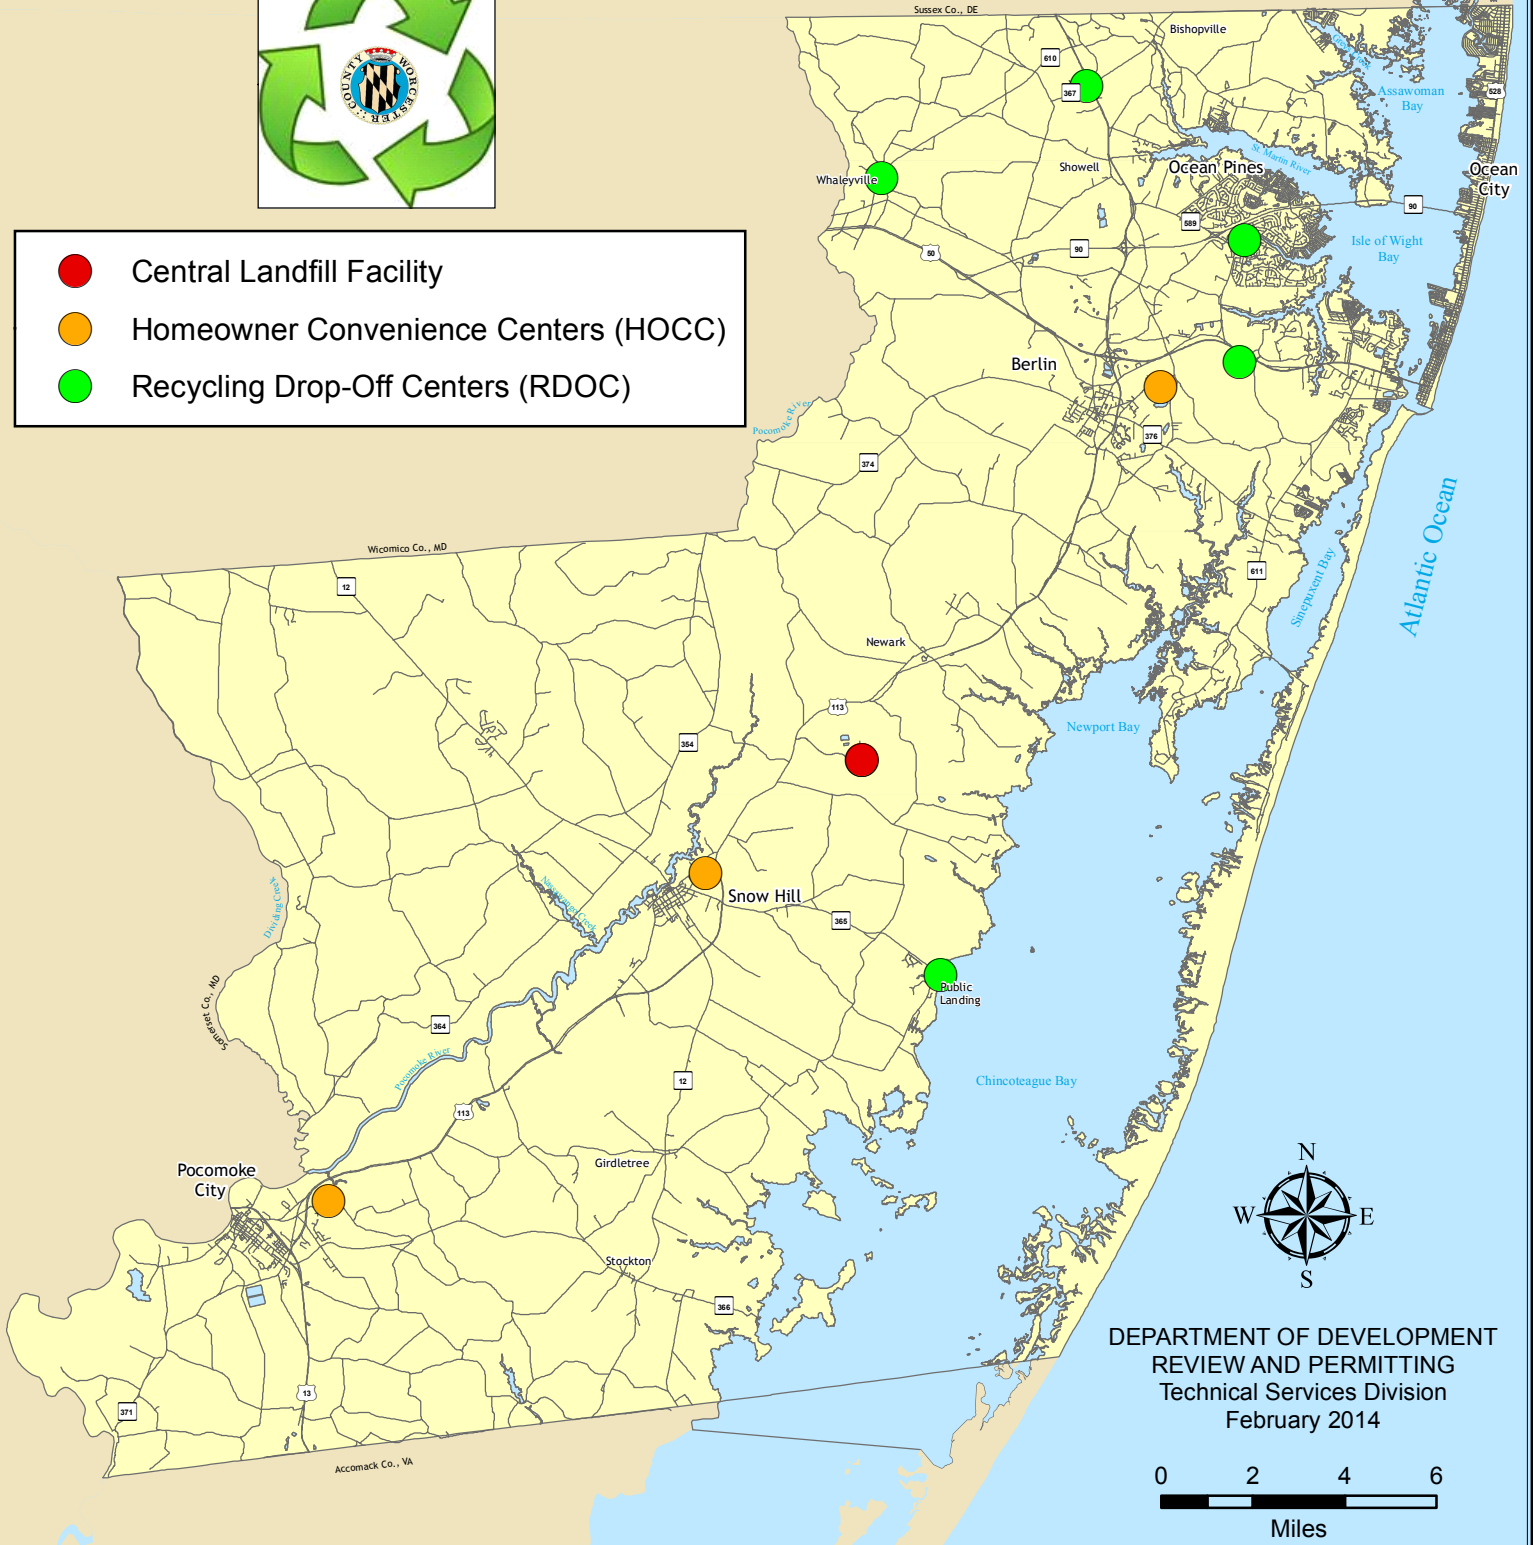

Worcester County Department of Public Works Solid Waste Division Facilities

- Central Landfill Facility
- Homeowner Convenience Centers (HOCC)
- Recycling Drop-Off Centers (RDOC)

DEPARTMENT OF DEVELOPMENT
REVIEW AND PERMITTING
Technical Services Division
February 2014

| LOCATIONS | MATERIALS ACCEPTED | | | | | | | | | | | | | HOURS OF OPERATION |
|---|--------------------|---------------|-----------|-------|-----------|-------|-------------|-----------|---------|---------------------|------------------------------------|-------------|------------|--------------------|
| | Aluminum Cans | Bi-Metal Cans | Cardboard | Glass | Magazines | Metal | Mixed Paper | Newspaper | Plastic | Textiles (Clothing) | Waste Oil, Batteries & Electronics | White Goods | Yard Waste | |
| Whaleyville (RDOC): Park adjacent to post office | Yes | Yes | Yes | Yes | Yes | | Yes | Yes | Yes | | | | | A |
| Bishopville (RDOC): Intersection of US Route 13 and Bishopville Road / MD Route 367 | Yes | Yes | Yes | Yes | Yes | | Yes | Yes | Yes | | | | | A |
| Ocean Pines (RDOC): Adjacent to South Gate Fire Department | Yes | Yes | Yes | Yes | Yes | | Yes | Yes | Yes | Yes | | | | A |
| Newark (Central Landfill Facility): 7091 Central Site Lane | Yes | Yes | Yes | Yes | Yes | Yes | Yes | Yes | Yes | Yes | Yes | Yes | Yes | B |
| Berlin (HOCC): 9636 Mill Haven Road | Yes | Yes | Yes | Yes | Yes | Yes | Yes | Yes | Yes | Yes | Yes | | Yes | C |
| Berlin (RDOC): Samuel Bowen Boulevard near Walmart | Yes | Yes | Yes | Yes | Yes | | Yes | Yes | Yes | | | | | A |
| Snow Hill (HOCC): 5400 Holly Court | Yes | Yes | Yes | Yes | Yes | Yes | Yes | Yes | Yes | Yes | Yes | | | C |
| Public Landing (RDOC): Adjacent to pier parking lot | Yes | Yes | Yes | Yes | Yes | | Yes | Yes | Yes | | | | | A |
| Pocomoke (HOCC): 2733 Byrd Road | Yes | Yes | Yes | Yes | Yes | Yes | Yes | Yes | Yes | Yes | Yes | | Yes | C |